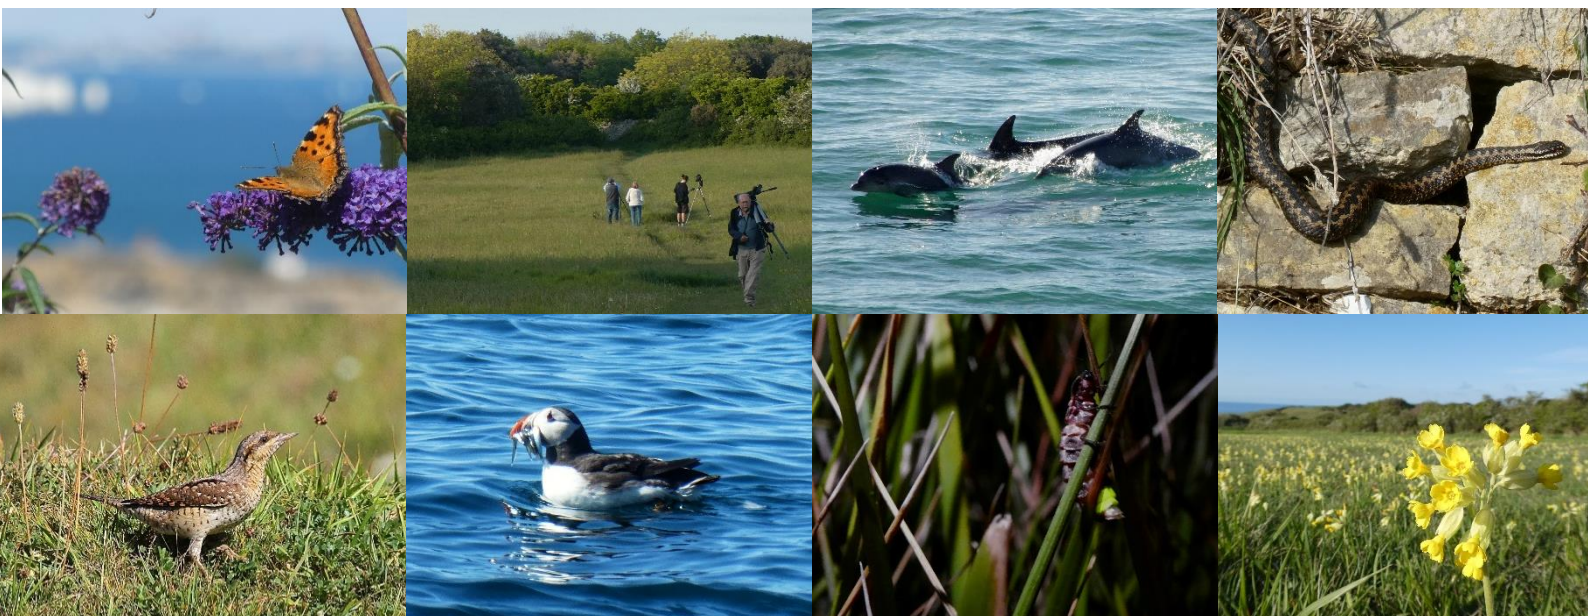

DURLSTON COUNTRY PARK WILDLIFE ALERTS

- Be the first to hear about special wildlife sightings at the park
- Receive notifications for alerts directly to your phone
- Rangers on site everyday to keep you informed with the latest sightings
- One year subscription for £10 - see details on reverse
- Available as a gift card for a fellow wildlife nerd!