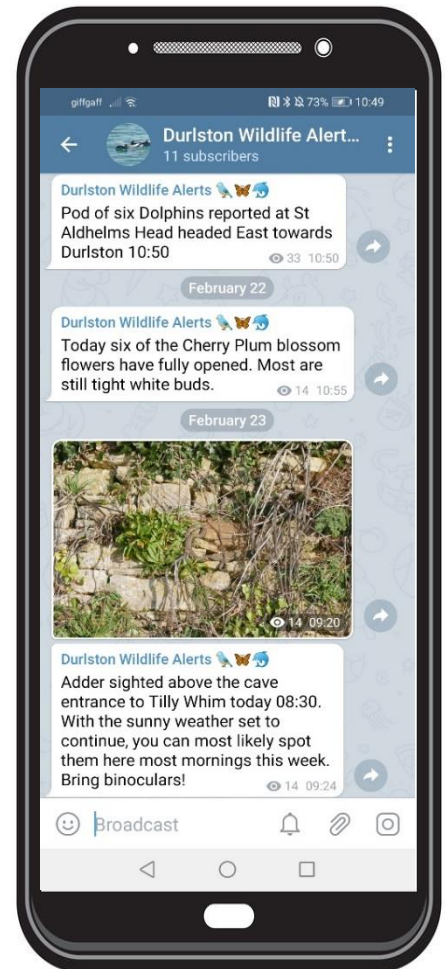

DURLSTON COUNTRY PARK WILDLIFE ALERTS

- Be the first to hear about special wildlife sightings at the park
- Receive notifications for alerts directly to your phone
- Rangers on site everyday to keep you informed with the latest sightings
- One year subscription for £10 - see details on reverse
- Available as a gift card for a fellow wildlife nerd!